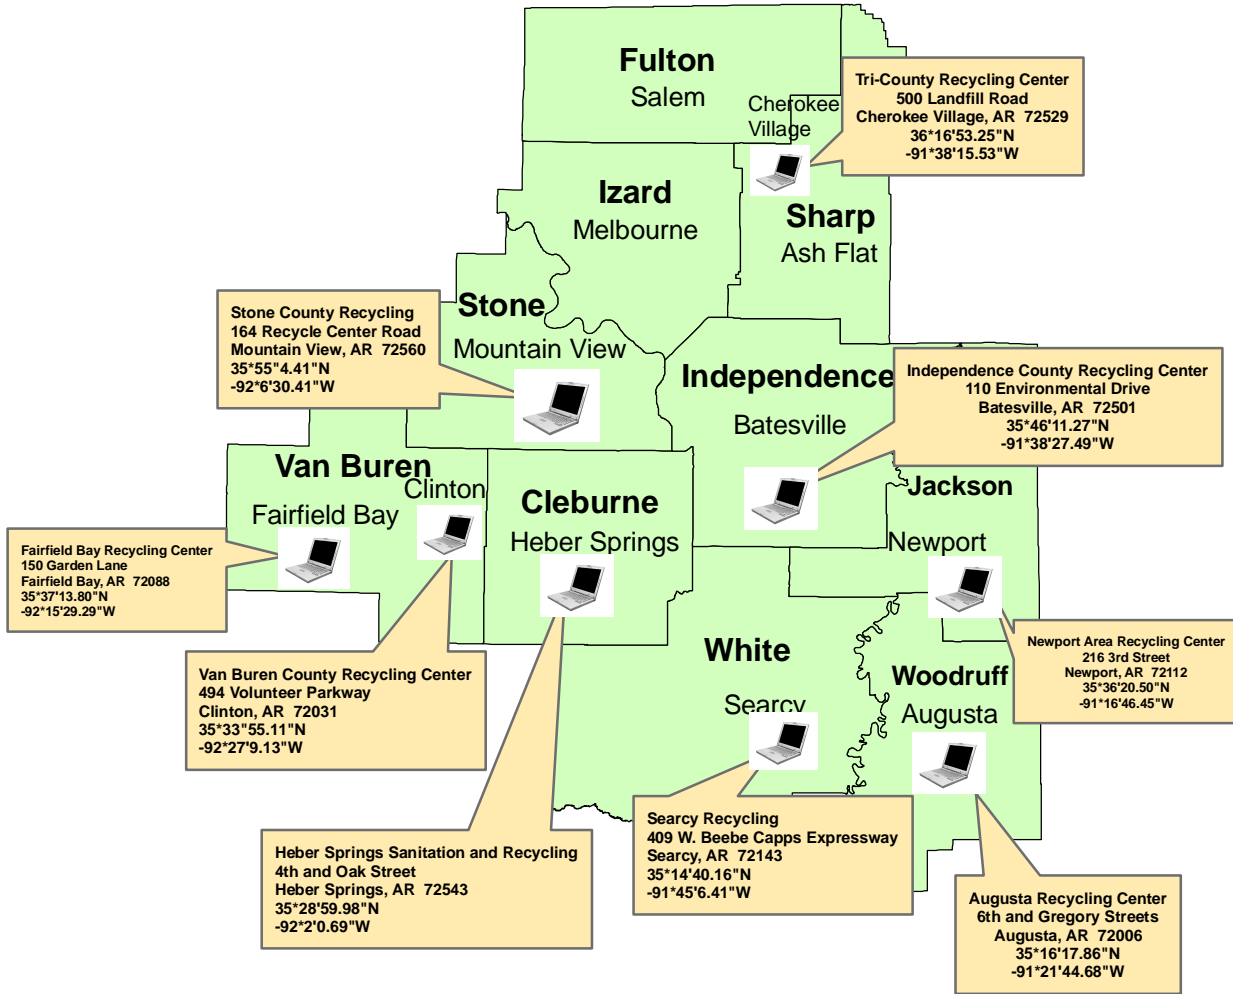

White River RSWMD E-Waste Collection Centers

LEGEND

E-Waste Collection Centers

Property of
White River Planning & Development District, Inc.
Map is for reference only and should NOT
be used in place of a survey or in a legal dispute.